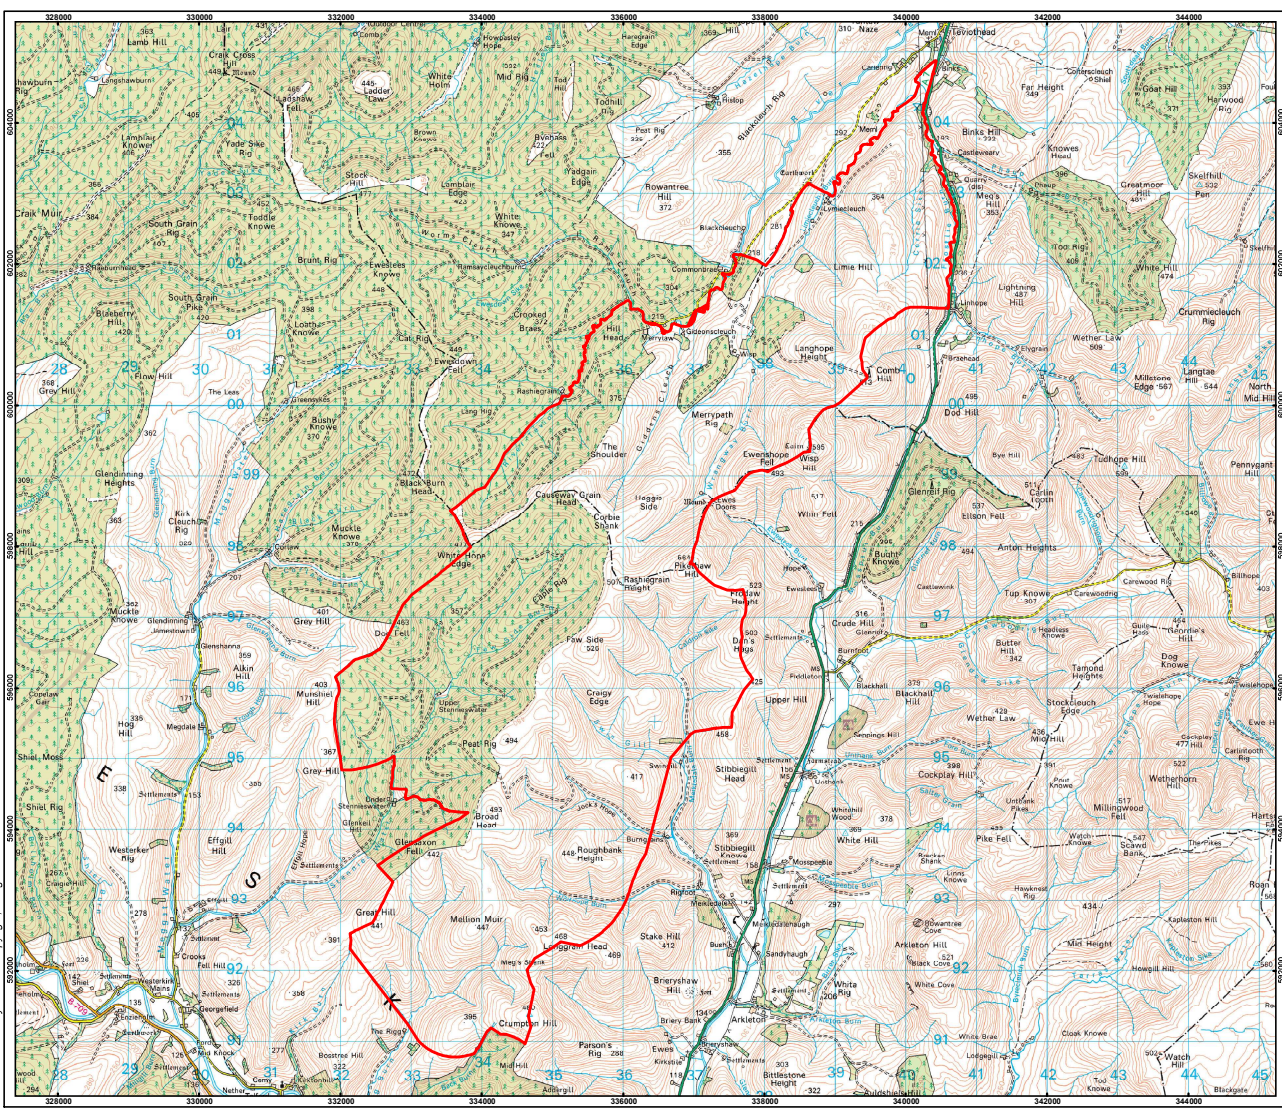

Ordnance Survey © Crown copyright. All rights reserved. 2017. Licence number 0100050146.

377 Faw Side

Legend
 Site Boundary

Notes: N/A
Revisions: N/A

0 500 1,000 2,000 m

Scale: 1:55,000 @ A3

↑
N

Figure 1.2 - Site Location